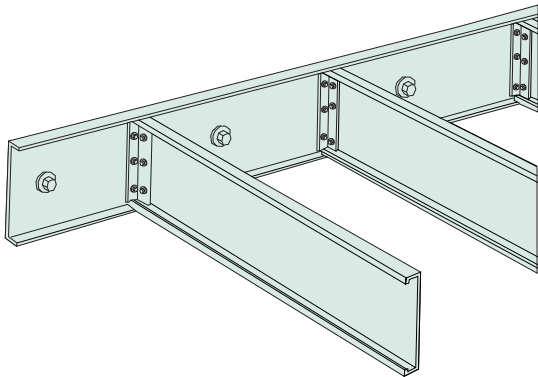

JOIST END – ANGLE CLIPS FOR BAILEY FLOOR JOIST

These clips are designed to connect floor joists to the rim joist at the perimeter of the floor, to headers at floor openings, and flush to beams.

THESE CLIPS CAN ALSO BE USED TO:

- Connect lintels to king studs at openings in loadbearing walls
- Attach solid blocking to adjacent joists for bridging
- Connect miscellaneous framing components
- Act as a bridging clip for 10" studs

PRODUCT FEATURES:

- These clips are designed to fit inside of the joist and allow 1/4" clearance at both ends
- The leg length will not interfere with the flange of the joist
- An edge distance of more than 1/2" to the screw hole is maintained
- The holes are located to provide easy access for the installation of the screws
- Adequate number of holes are provided
- Pre-punched holes provided for #10 screws