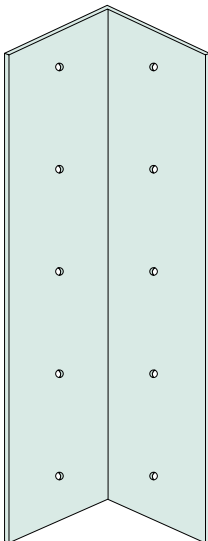

JOIST END – ANGLE CLIPS FOR BAILEY FLOOR JOIST

These clips are designed to connect floor joists to the rim joist at the perimeter of the floor, to headers at floor openings, and flush to beams.

THESE CLIPS CAN ALSO BE USED TO:

- Connect lintels to king studs at openings in loadbearing walls
- Attach solid blocking to adjacent joists for bridging
- Connect miscellaneous framing components
- Act as a bridging clip for 10" studs

PRODUCT FEATURES:

- These clips are designed to fit inside of the joist and allow 1/4" clearance at both ends
- The leg length will not interfere with the flange of the joist
- An edge distance of more than 1/2" to the screw hole is maintained
- The holes are located to provide easy access for the installation of the screws
- Adequate number of holes are provided
- Pre-punched holes provided for #10 screws