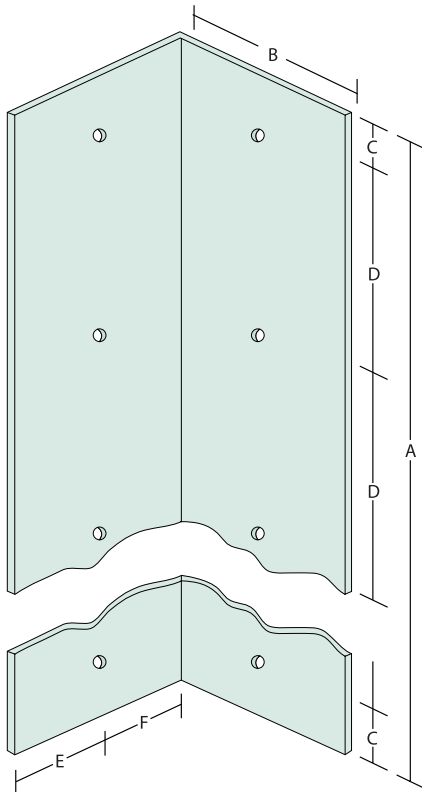

JOIST END – ANGLE CLIPS FOR BAILEY FLOOR JOIST

These clips are designed to connect floor joists to the rim joist at the perimeter of the floor, to headers at floor openings, and flush to beams.

THESE CLIPS CAN ALSO BE USED TO:

- Connect lintels to king studs at openings in loadbearing walls
- Attach solid blocking to adjacent joists for bridging
- Connect miscellaneous framing components
- Act as a bridging clip for 10" studs

PRODUCT FEATURES:

- These clips are designed to fit inside of the joist and allow 1/4" clearance at both ends
- The leg length will not interfere with the flange of the joist
- An edge distance of more than 1/2" to the screw hole is maintained
- The holes are located to provide easy access for the installation of the screws
- Adequate number of holes are provided
- Pre-punched holes provided for #10 screws

NOTE: These clips are not recommended for use as a bearing stiffener. For bearing stiffeners use Bailey web stiffeners

DIMENSIONS AND INFORMATION ON THE JOIST END – ANGLE CLIP FOR 8", 10", 12" AND 14" JOISTS